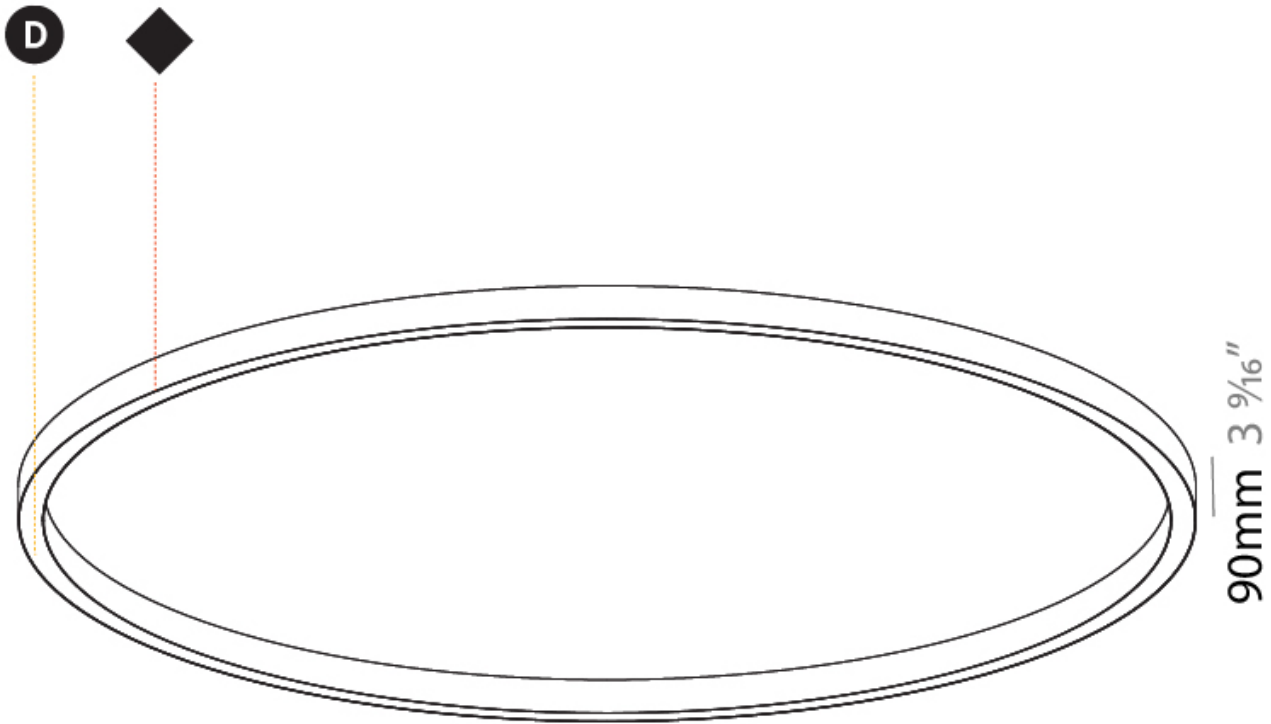

A3D022-

PROJECT	_____
TYPE	_____
SPECIFIER	_____
QUANTITY	_____
DATE	_____

Ø 5070mm 199 5/8"

Ø 5200mm 204 3/4 "

A

GLORIOUS COLOR FINISH CHART

PROJECT
TYPE
SPECIFIER
QUANTITY
DATE

Fixture Finish